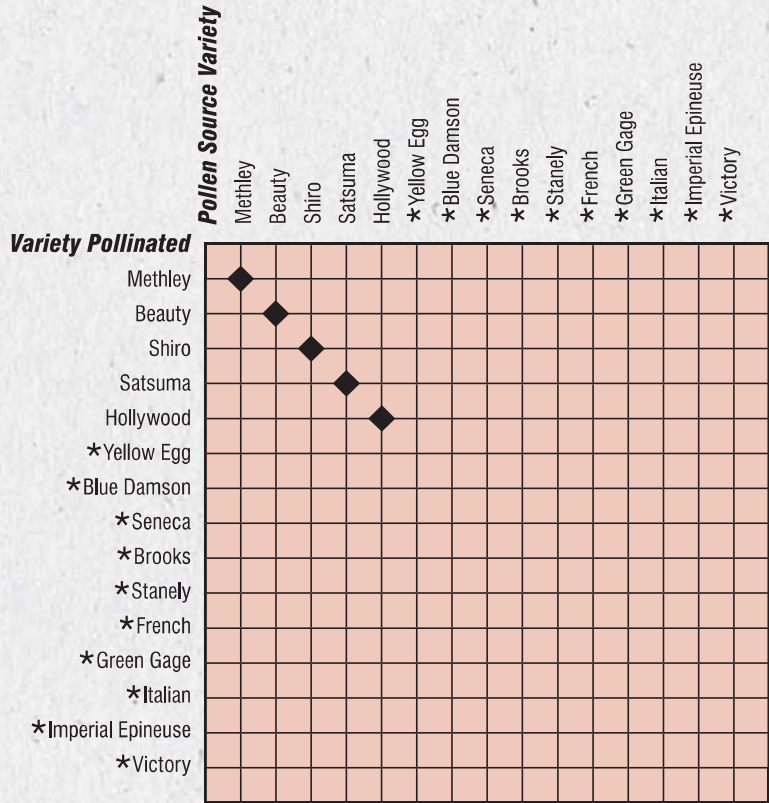

POLLINATION CHART FOR Plums

POLLINATION CHART FOR Pears