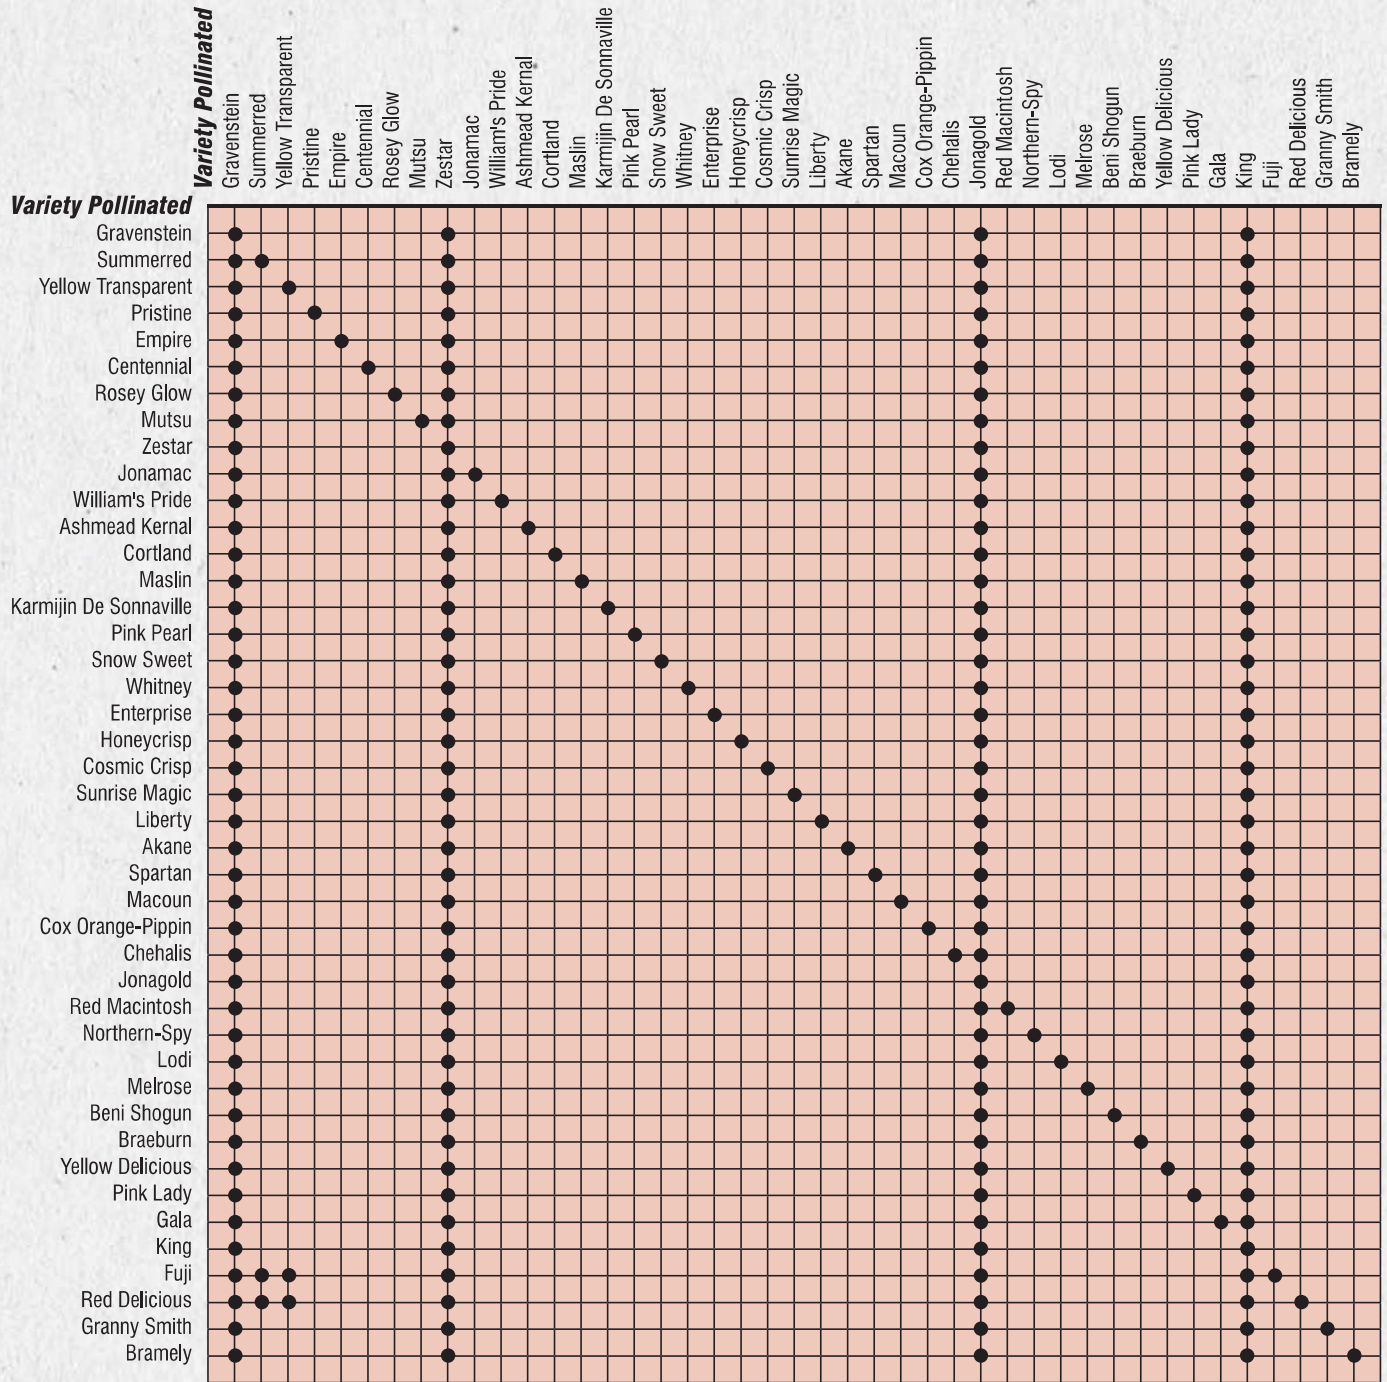

POLLINATION CHART FOR Apples

● Should not be relied on as a pollinizer for this variety